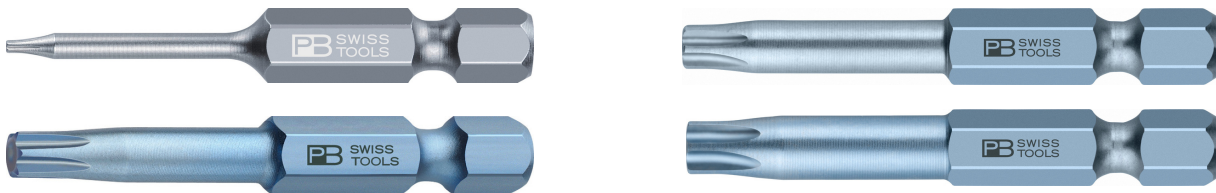

Dr. Torque Presents

PRECISION BITS

PB E6

Precision Bits For Hexagon Socket Screws , Torx Plus® Screws , Torx® screws

PB E6 210

- Precision Bits for hexagon socket screws
- External hexagon according to DIN ISO 1173 shape E 6,3 (1/4")

PB E6 400

- Precision Bits for hexagon socket screws
- External hexagon according to DIN ISO 1173 shape E 6,3 (1/4")

PB E6 401

- Precision Bits for Torx Plus® screws
- External hexagon according to DIN ISO 1173 shape E 6,3 (1/4")