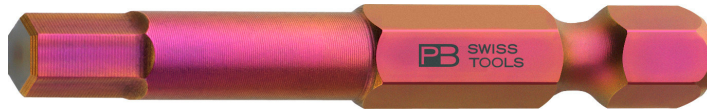

Dr. Torque Presents

PRECISION BITS

PB E6

Precision Bits For Hexagon Socket Screws , Torx Plus® Screws , Torx® screws

PB E6 210

- Precision Bits for hexagon socket screws
- External hexagon according to DIN ISO 1173 shape E 6,3 (1/4")

PB E6 400

- Precision Bits for hexagon socket screws
- External hexagon according to DIN ISO 1173 shape E 6,3 (1/4")

PB E6 401

- Precision Bits for Torx Plus® screws
- External hexagon according to DIN ISO 1173 shape E 6,3 (1/4")